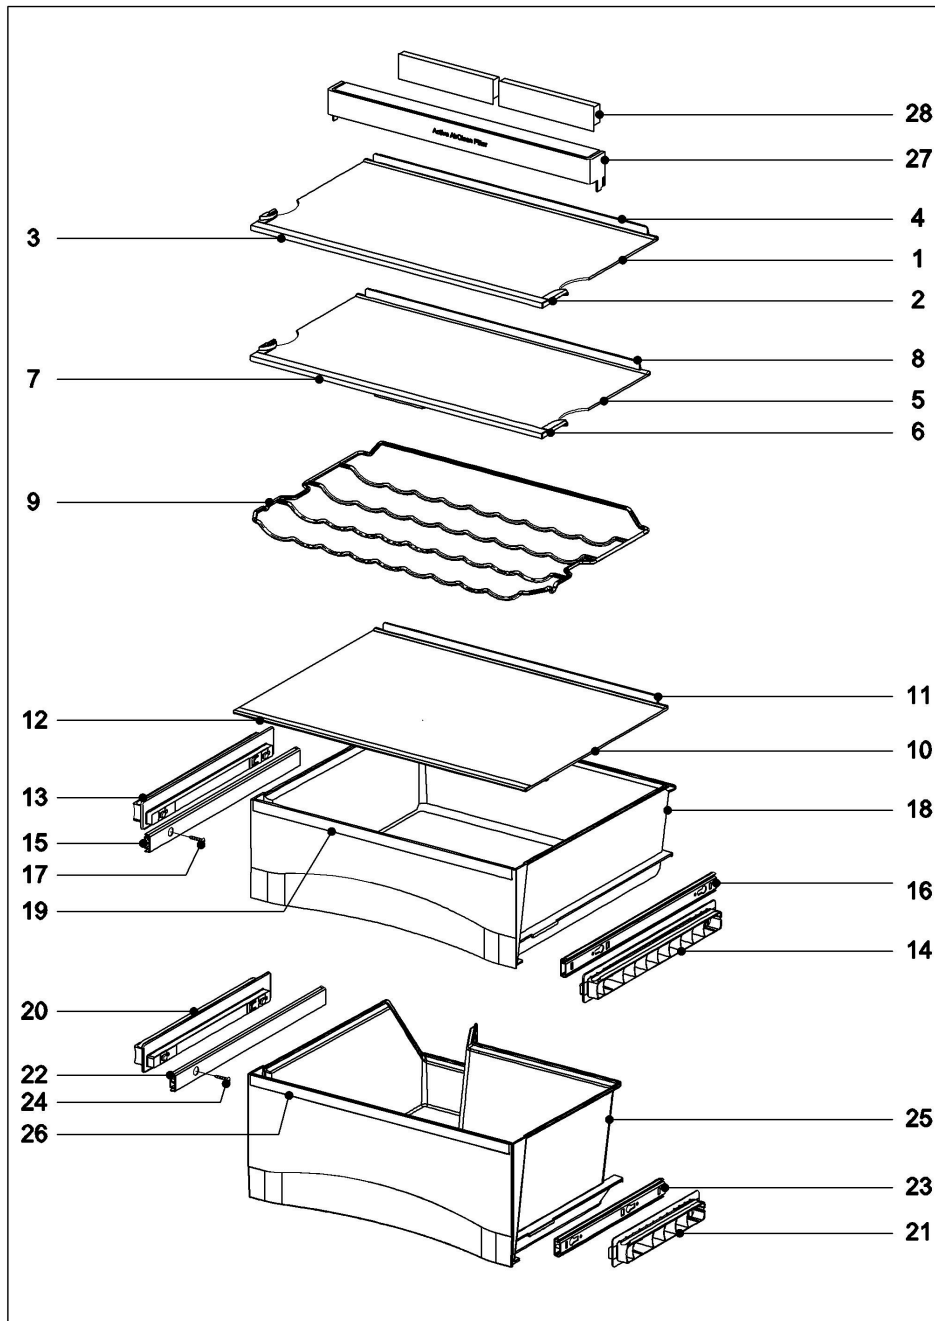

KS 37422 iD

Miele

Fridges
KS 37422 iD

29.01.2026

010 Casing

151229

012 Casing Interior part

020 Door

022 Storage (tray)

032 Electrical components