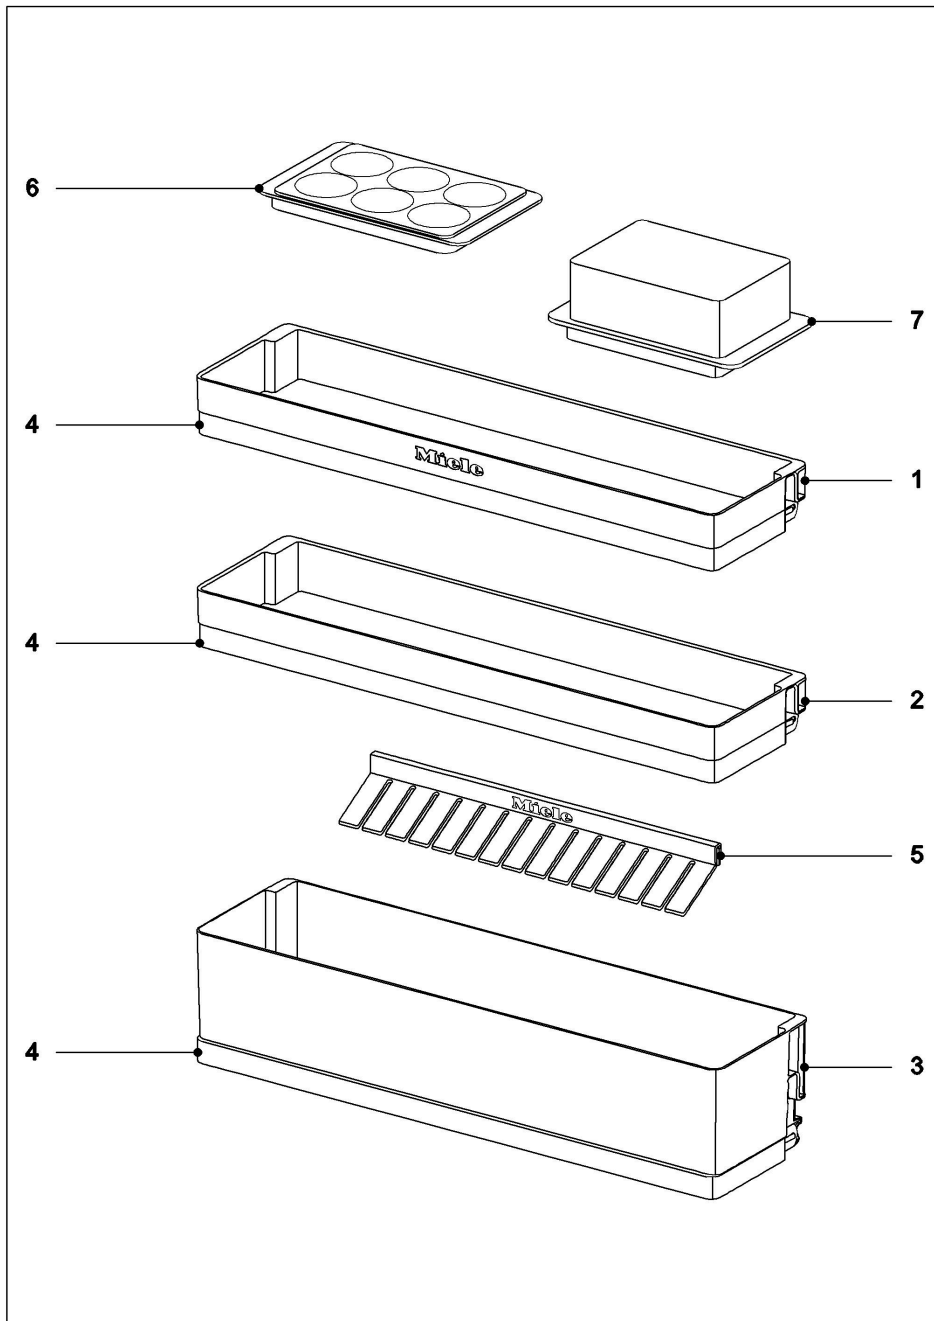

KS 37422 iD

Miele

Fridges
KS 37422 iD

29.01.2026

010 Casing

151229

012 Casing Interior part

020 Door

022 Storage (tray)

032 Electrical components