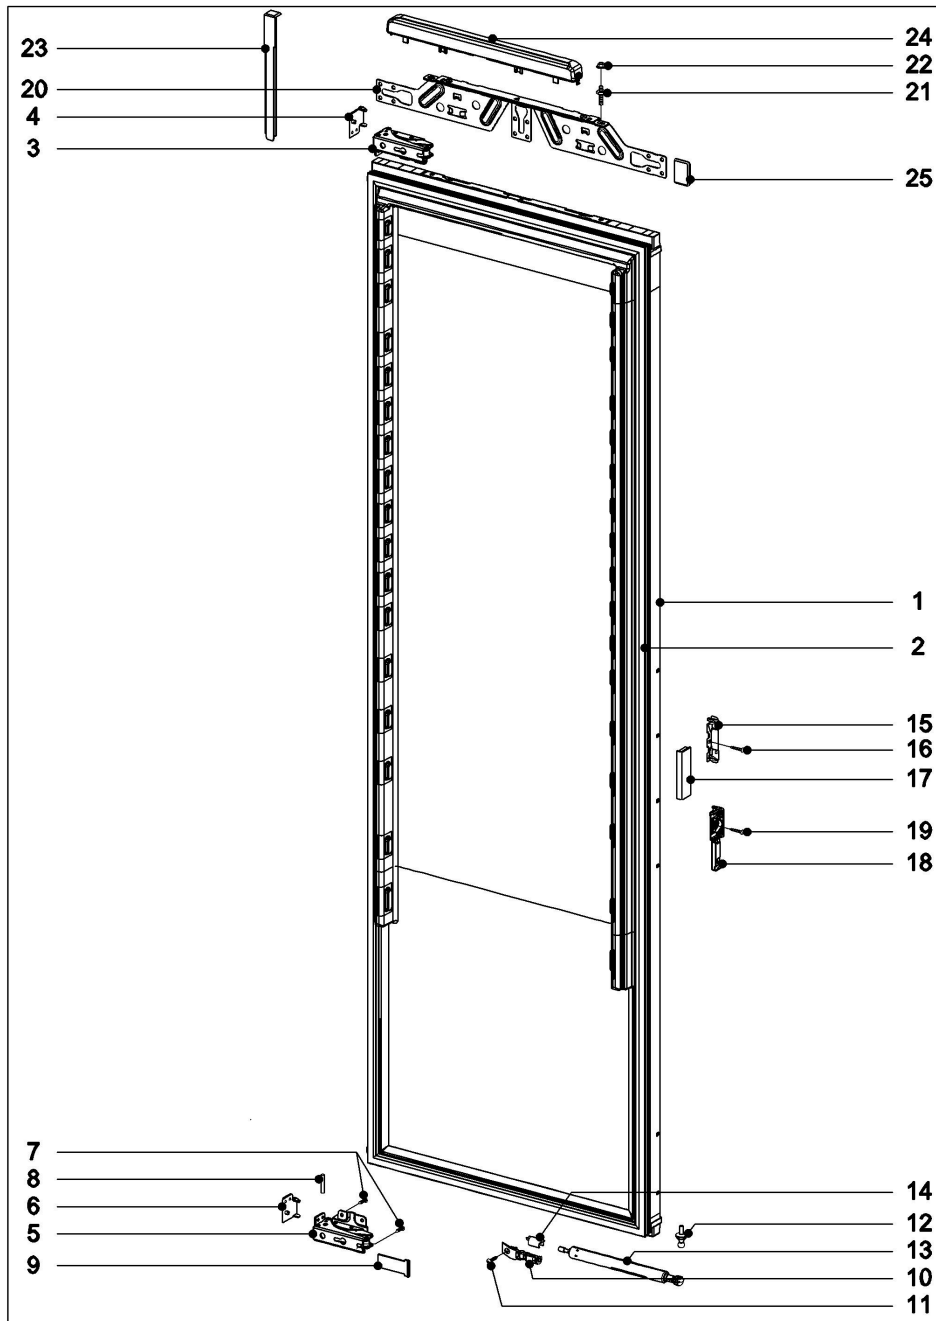

KS 37422 iD

Miele

Fridges
KS 37422 iD

29.01.2026

010 Casing

151229

012 Casing Interior part

020 Door

022 Storage (tray)

032 Electrical components