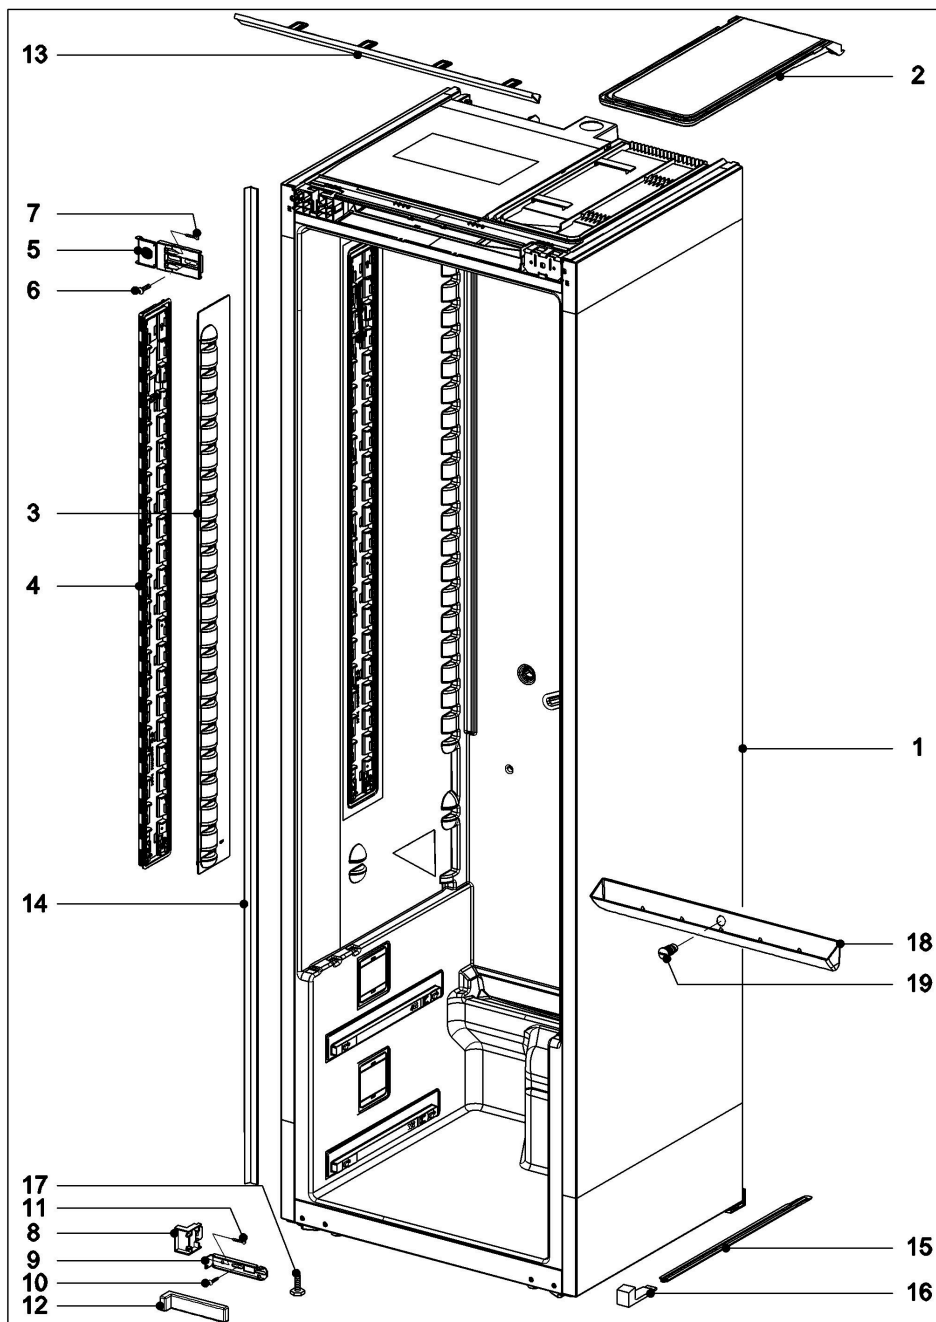

KS 37422 iD

Miele

Fridges
KS 37422 iD

29.01.2026

010 Casing

151229

012 Casing Interior part

020 Door

022 Storage (tray)

032 Electrical components